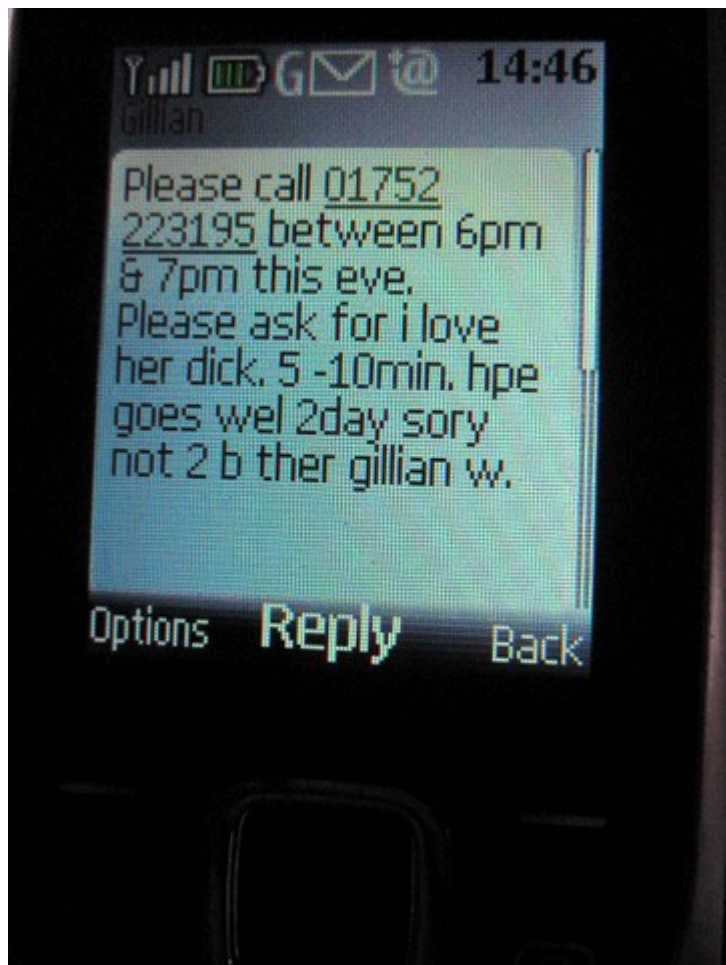

Gillian Wyld

I love her dick

Text, read over phone